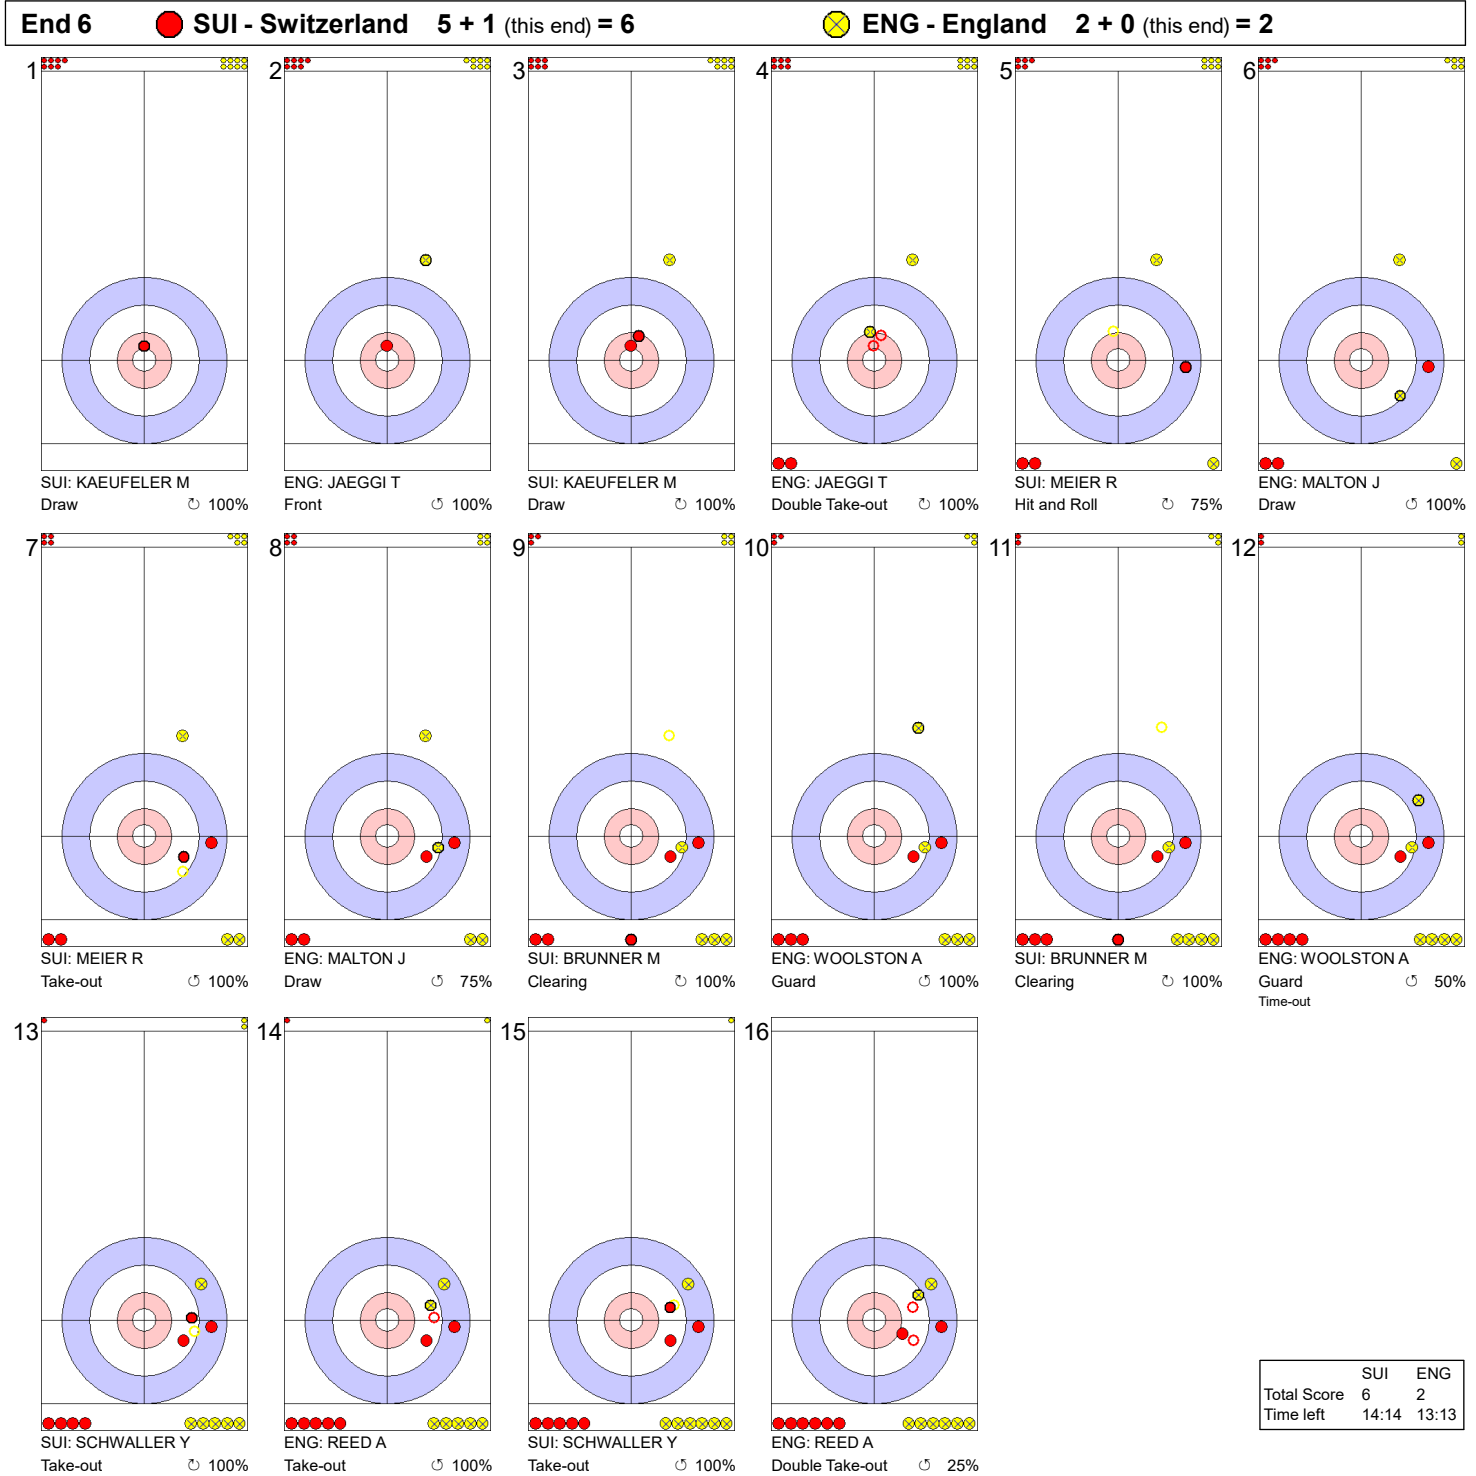

Legend:
 Clockwise Counter-clockwise - Not considered

Game - Shot by Shot

	SUI	ENG
Total Score	4	2
Time left	22:38	22:21

Legend:
 ⌚ Clockwise ⌚ Counter-clockwise - Not considered

Game - Shot by Shot

End 5 ● SUI - Switzerland 4 + 1 (this end) = 5 ⊗ ENG - England 2 + 0 (this end) = 2

	SUI	ENG
Total Score	5	2
Time left	18:16	18:31

Legend:
 ↻ Clockwise ↺ Counter-clockwise - Not considered

Game - Shot by Shot

Legend:
 Clockwise Counter-clockwise - Not considered

Game - Shot by Shot

Legend:
 Clockwise
 Counter-clockwise
 - Not considered

Game - Shot by Shot

Legend:
 Clockwise
 Counter-clockwise
 - Not considered

Game - Shot by Shot

	SUI	ENG
Total Score	7	6
Time left	03:15	02:57

Legend:
 Clockwise
 Counter-clockwise
 - Not considered

Game - Shot by Shot

	SUI	ENG
Total Score	7	7
Time left	00:23	01:05

Legend:
 Clockwise
 Counter-clockwise
 - Not considered

Game - Shot by Shot

Legend:
 ⤴ Clockwise ⤵ Counter-clockwise - Not considered