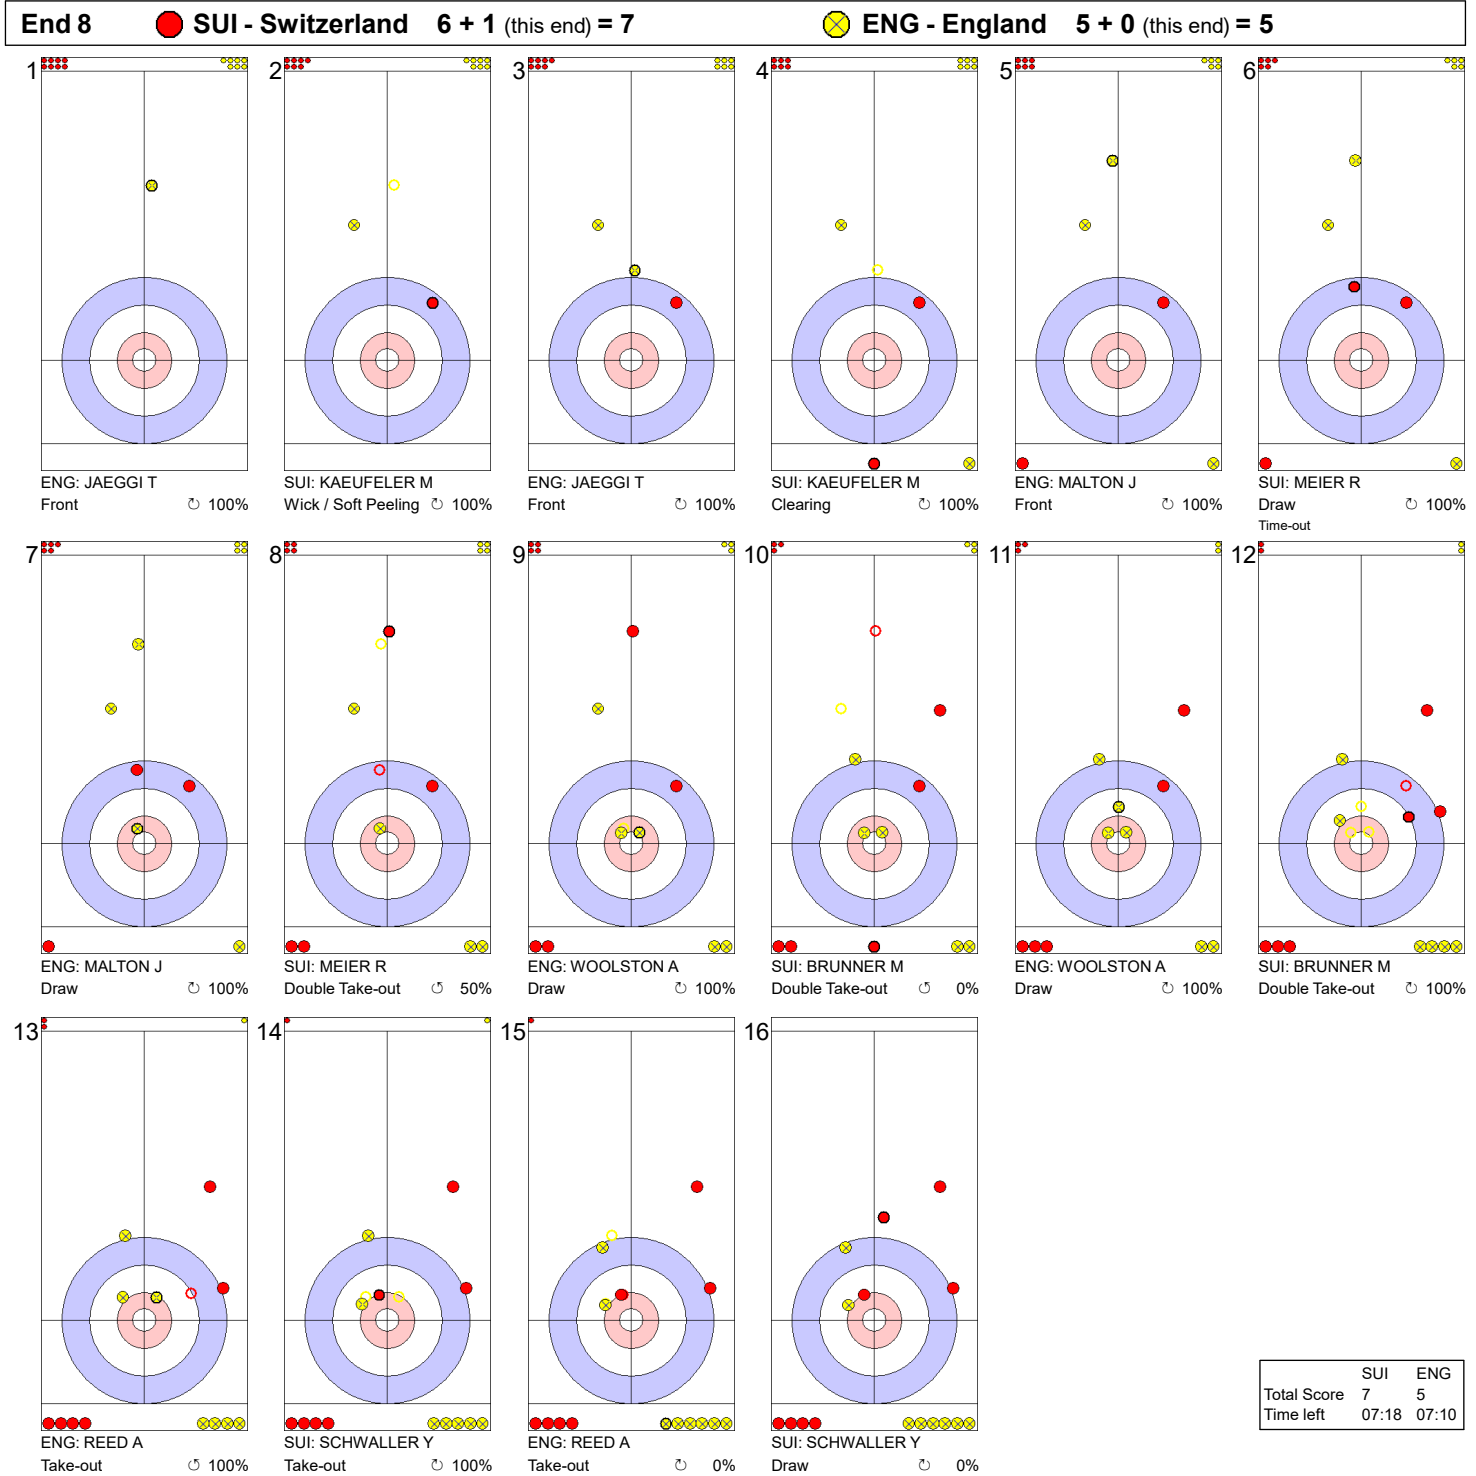

Legend:
 Clockwise Counter-clockwise - Not considered

Game - Shot by Shot

	SUI	ENG
Total Score	4	2
Time left	22:38	22:21

Legend:
 ⌚ Clockwise ⌚ Counter-clockwise - Not considered

Game - Shot by Shot

End 5 ● SUI - Switzerland 4 + 1 (this end) = 5 ⊗ ENG - England 2 + 0 (this end) = 2

	SUI	ENG
Total Score	5	2
Time left	18:16	18:31

Legend:
 ↻ Clockwise ↺ Counter-clockwise - Not considered

Game - Shot by Shot

Legend:
 Clockwise Counter-clockwise - Not considered

Game - Shot by Shot

Legend:
 Clockwise
 Counter-clockwise
 - Not considered

Game - Shot by Shot

Legend:
 Clockwise
 Counter-clockwise
 - Not considered

Game - Shot by Shot

	SUI	ENG
Total Score	7	6
Time left	03:15	02:57

Legend:
 Clockwise
 Counter-clockwise
 - Not considered

Game - Shot by Shot

	SUI	ENG
Total Score	7	7
Time left	00:23	01:05

Legend:
 Clockwise
 Counter-clockwise
 - Not considered

Game - Shot by Shot

Legend:
 ⤴ Clockwise ⤵ Counter-clockwise - Not considered