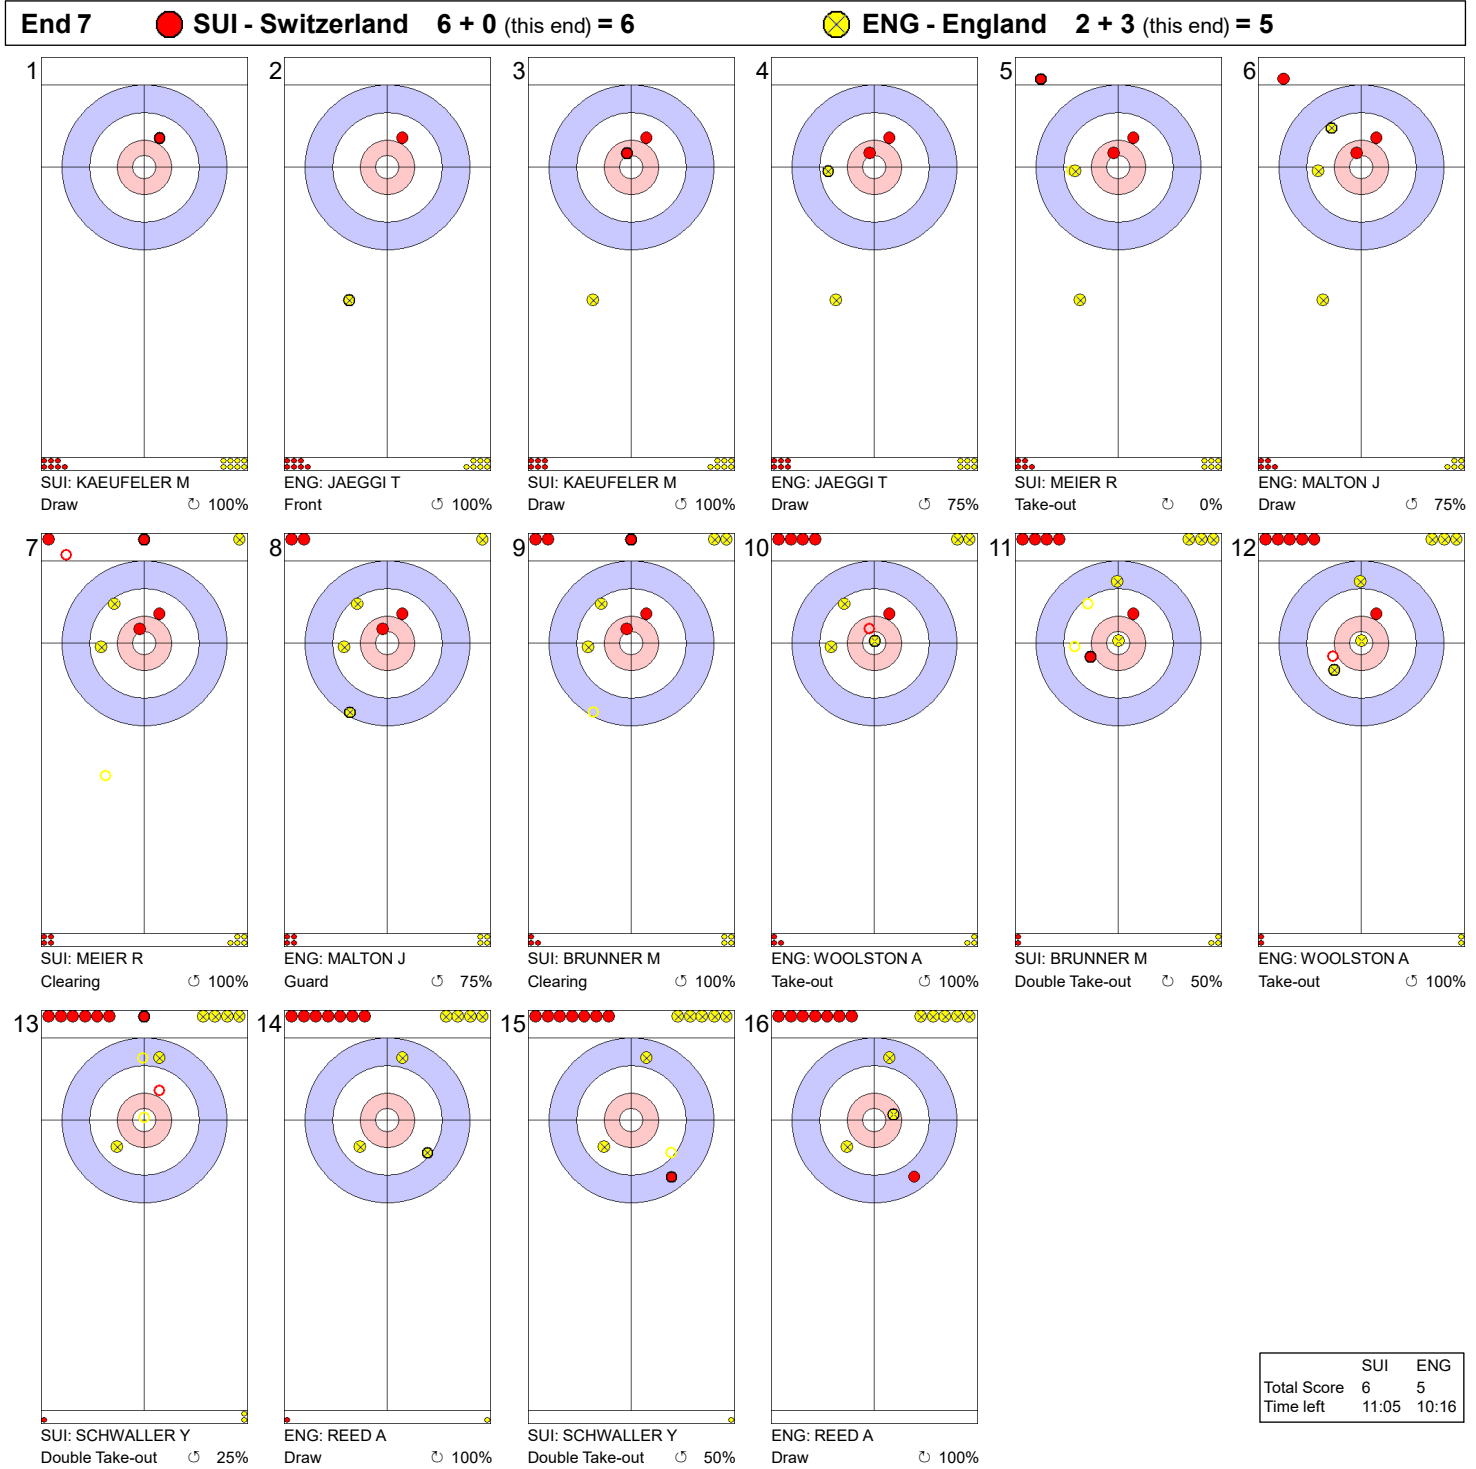

Legend:
 Clockwise Counter-clockwise - Not considered

Game - Shot by Shot

	SUI	ENG
Total Score	4	2
Time left	22:38	22:21

Legend:
 ⌚ Clockwise ⌚ Counter-clockwise - Not considered

Game - Shot by Shot

End 5 ● SUI - Switzerland 4 + 1 (this end) = 5 ⊗ ENG - England 2 + 0 (this end) = 2

	SUI	ENG
Total Score	5	2
Time left	18:16	18:31

Legend:
 ↻ Clockwise ↺ Counter-clockwise - Not considered

Game - Shot by Shot

Legend:
 Clockwise Counter-clockwise - Not considered

Game - Shot by Shot

Legend:
 Clockwise
 Counter-clockwise
 - Not considered

Game - Shot by Shot

Legend:
 Clockwise
 Counter-clockwise
 - Not considered

Game - Shot by Shot

	SUI	ENG
Total Score	7	6
Time left	03:15	02:57

Legend:
 Clockwise
 Counter-clockwise
 - Not considered

Game - Shot by Shot

	SUI	ENG
Total Score	7	7
Time left	00:23	01:05

Legend:
 Clockwise
 Counter-clockwise
 - Not considered

Game - Shot by Shot

Legend:
 ⤴ Clockwise ⤵ Counter-clockwise - Not considered