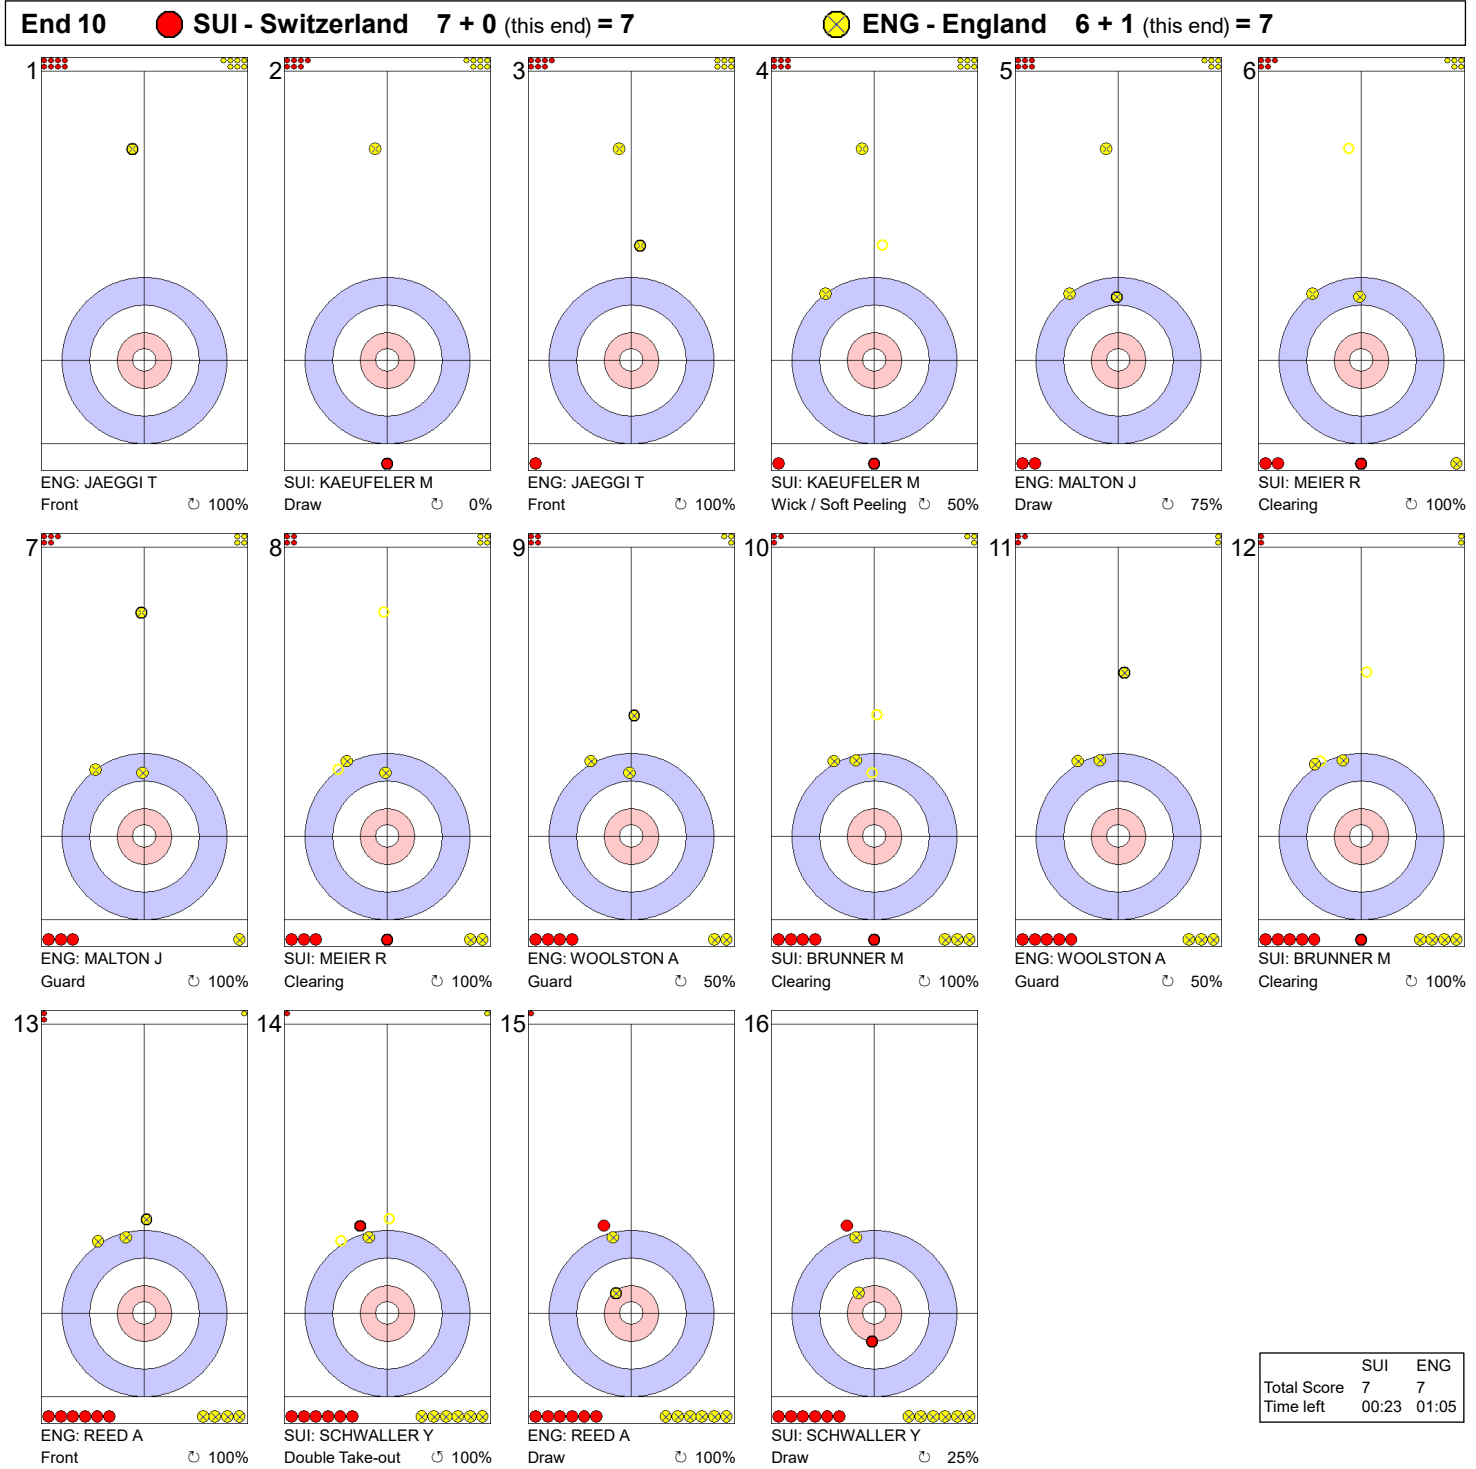

Legend:
 Clockwise Counter-clockwise - Not considered

Game - Shot by Shot

	SUI	ENG
Total Score	4	2
Time left	22:38	22:21

Legend:
 ⌚ Clockwise ⌚ Counter-clockwise - Not considered

Game - Shot by Shot

End 5 ● SUI - Switzerland 4 + 1 (this end) = 5 ⊗ ENG - England 2 + 0 (this end) = 2

	SUI	ENG
Total Score	5	2
Time left	18:16	18:31

Legend:
 ↻ Clockwise ↺ Counter-clockwise - Not considered

Game - Shot by Shot

Legend:
 Clockwise Counter-clockwise - Not considered

Game - Shot by Shot

Legend:
 Clockwise
 Counter-clockwise
 - Not considered

Game - Shot by Shot

Legend:
 Clockwise
 Counter-clockwise
 - Not considered

Game - Shot by Shot

	SUI	ENG
Total Score	7	6
Time left	03:15	02:57

Legend:
 Clockwise
 Counter-clockwise
 - Not considered

Game - Shot by Shot

	SUI	ENG
Total Score	7	7
Time left	00:23	01:05

Legend:
 Clockwise
 Counter-clockwise
 - Not considered

Game - Shot by Shot

Legend:
 ⤴ Clockwise ⤵ Counter-clockwise - Not considered