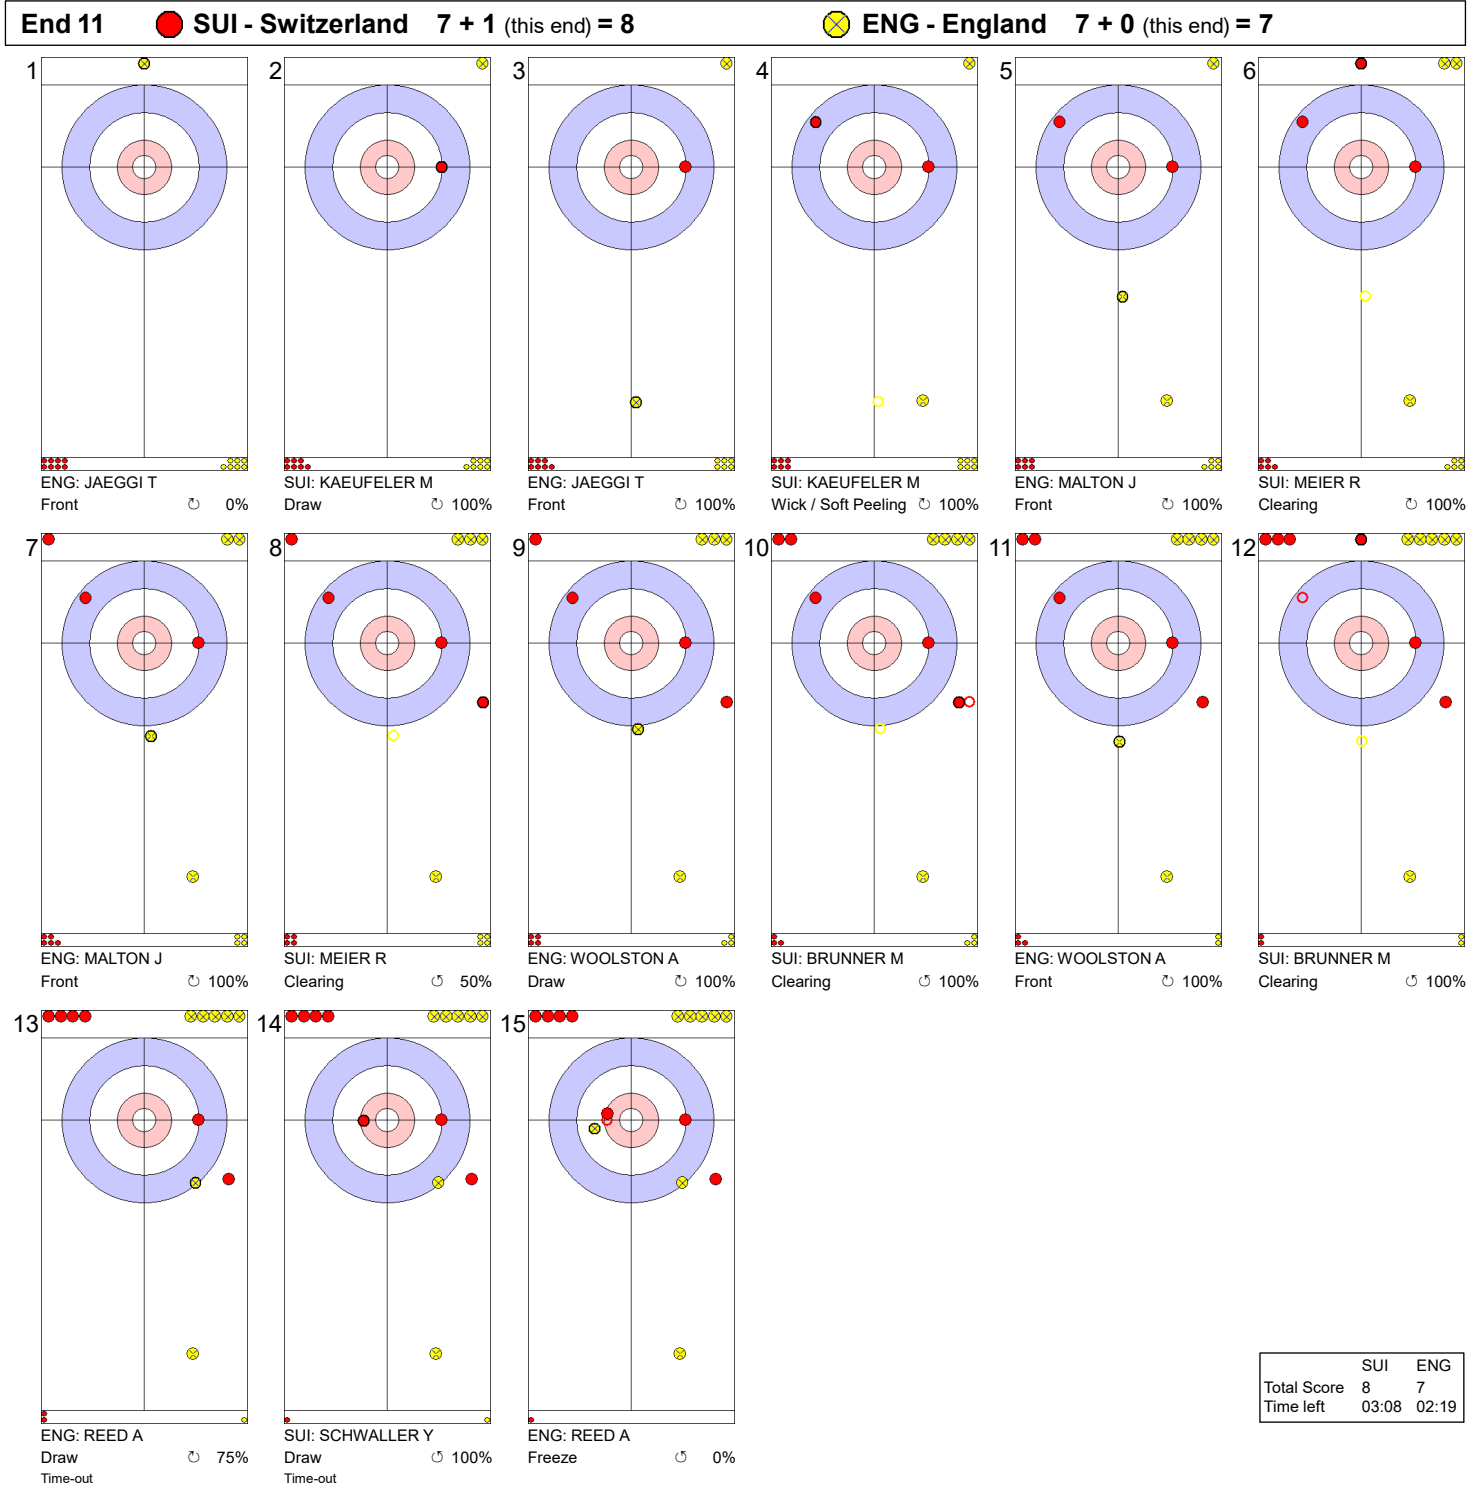

Legend:
 Clockwise Counter-clockwise - Not considered

Game - Shot by Shot

	SUI	ENG
Total Score	4	2
Time left	22:38	22:21

Legend:
 ⌚ Clockwise ⌚ Counter-clockwise - Not considered

Game - Shot by Shot

End 5 ● SUI - Switzerland 4 + 1 (this end) = 5 ⊗ ENG - England 2 + 0 (this end) = 2

	SUI	ENG
Total Score	5	2
Time left	18:16	18:31

Legend:
 ↻ Clockwise ↺ Counter-clockwise - Not considered

Game - Shot by Shot

Legend:
 Clockwise Counter-clockwise - Not considered

Game - Shot by Shot

Legend:
 Clockwise
 Counter-clockwise
 - Not considered

Game - Shot by Shot

Legend:
 Clockwise
 Counter-clockwise
 - Not considered

Game - Shot by Shot

	SUI	ENG
Total Score	7	6
Time left	03:15	02:57

Legend:
 Clockwise
 Counter-clockwise
 - Not considered

Game - Shot by Shot

	SUI	ENG
Total Score	7	7
Time left	00:23	01:05

Legend:
 Clockwise
 Counter-clockwise
 - Not considered

Game - Shot by Shot

Legend:
 ⤴ Clockwise ⤵ Counter-clockwise - Not considered