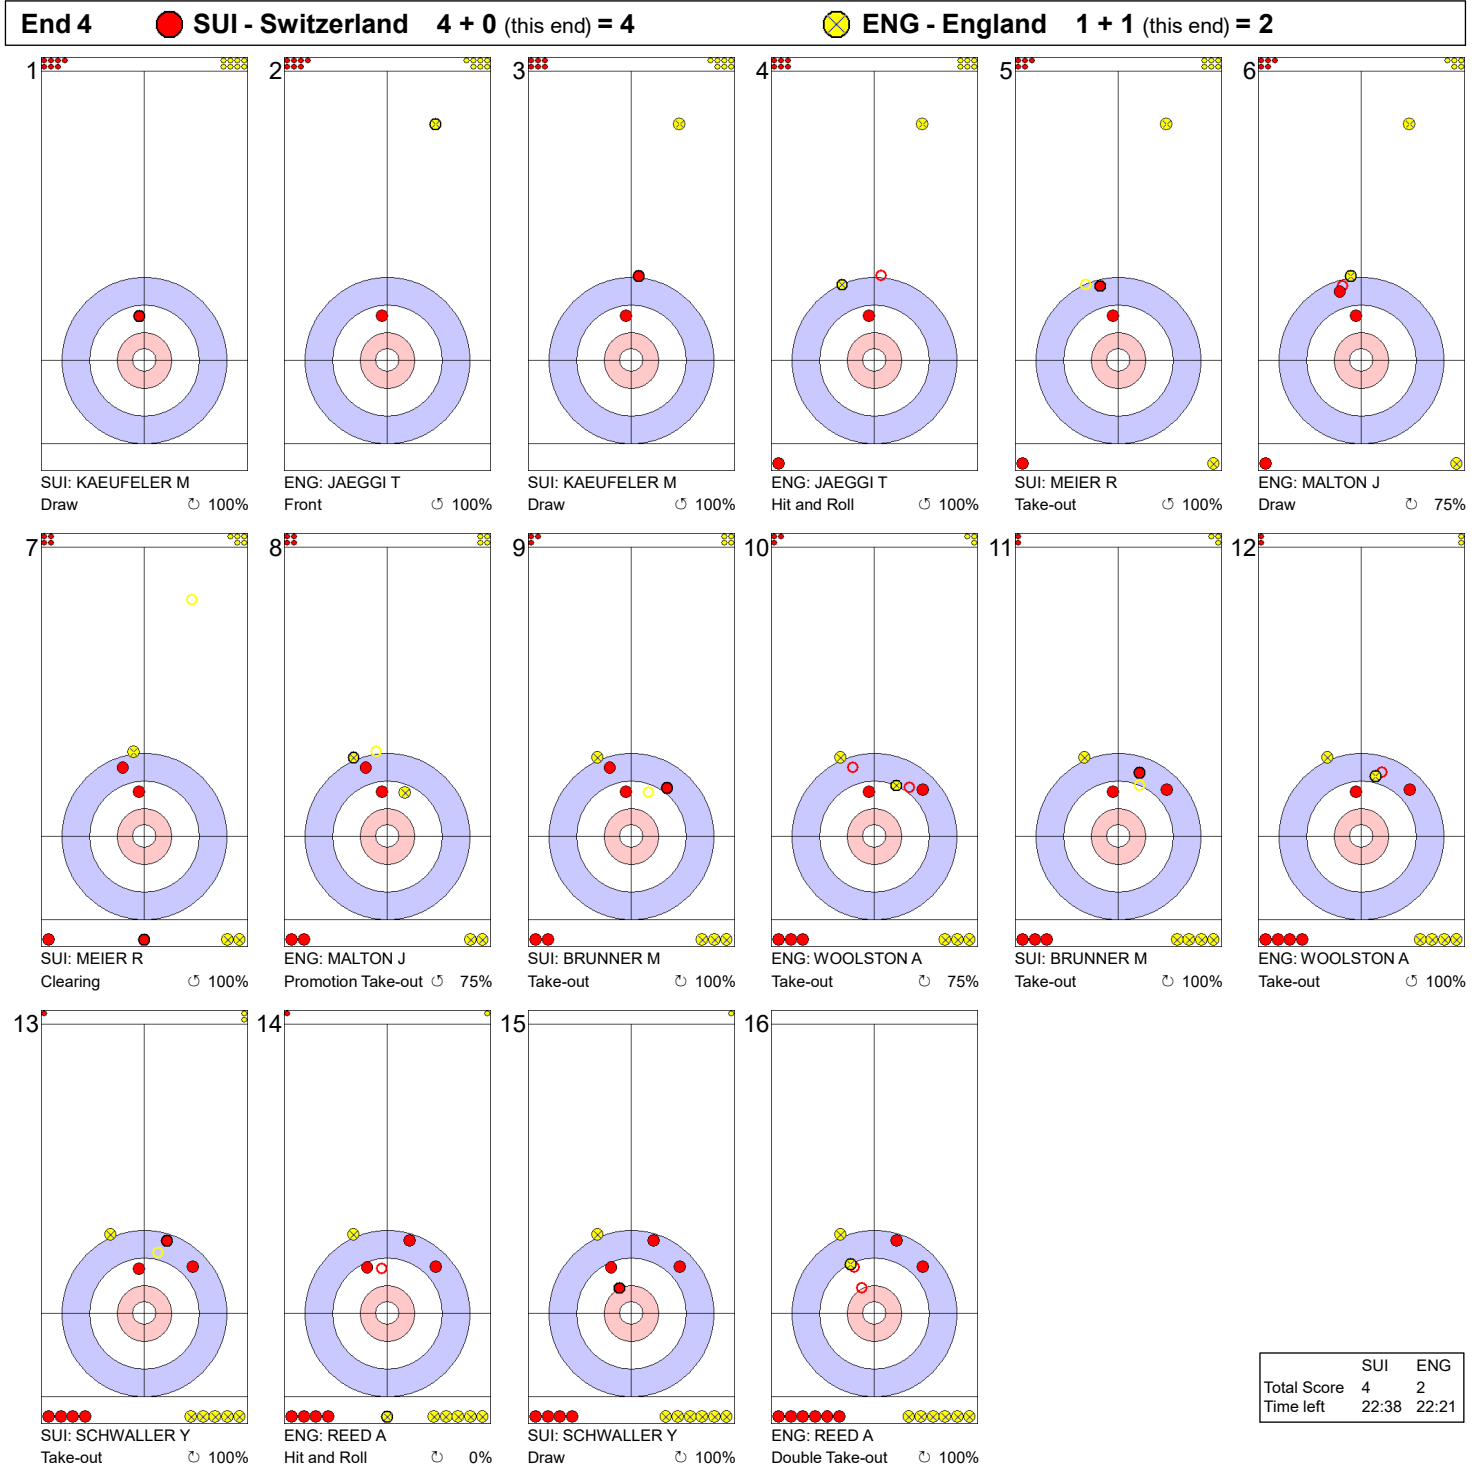

Game - Shot by Shot

Legend:
 Clockwise Counter-clockwise - Not considered

Game - Shot by Shot

Legend:
 ⤵ Clockwise ⤶ Counter-clockwise - Not considered

Game - Shot by Shot

	SUI	ENG
Total Score	4	1
Time left	26:48	26:22

Legend:
 Clockwise Counter-clockwise - Not considered

Game - Shot by Shot

	SUI	ENG
Total Score	4	2
Time left	22:38	22:21

Legend:
 ⌚ Clockwise ⌚ Counter-clockwise - Not considered

Game - Shot by Shot

End 5 ● SUI - Switzerland 4 + 1 (this end) = 5 ⊗ ENG - England 2 + 0 (this end) = 2

	SUI	ENG
Total Score	5	2
Time left	18:16	18:31

Legend:
 ↻ Clockwise ↺ Counter-clockwise - Not considered

Game - Shot by Shot

Legend:
 Clockwise Counter-clockwise - Not considered

Game - Shot by Shot

Legend:
 Clockwise
 Counter-clockwise
 - Not considered

Game - Shot by Shot

Legend:
 Clockwise
 Counter-clockwise
 - Not considered

Game - Shot by Shot

	SUI	ENG
Total Score	7	6
Time left	03:15	02:57

Legend:
 Clockwise
 Counter-clockwise
 - Not considered

Game - Shot by Shot